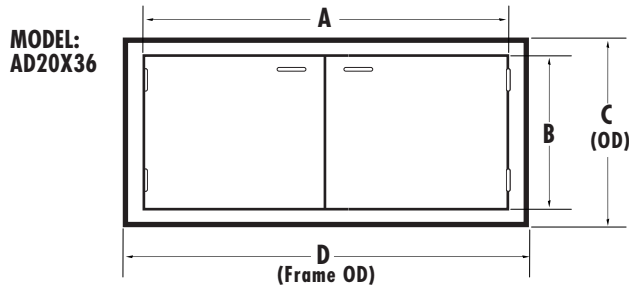

ACCESS DOOR PRODUCT SPECIFICATIONS

ACCESS DOOR MODELS:	PRODUCT DIMENSIONS				CUTOUT DIMENSIONS	
	A	B	C	D	E	F
AD 18 X 24	24 1/8"	18 1/8"	20 1/8"	26"	24 3/8"	18 3/8"
AD 20 X 24	21 3/8"	19 3/4"	21 3/4"	24"	22"	20"
AD 20 X 27	24 3/8"	19 3/4"	21 3/4"	27"	25"	20"
AD 20 X 36	33 3/8"	19 3/4"	21 3/4"	36"	34"	20"
AD 20 X 48	45 3/8"	19 3/4"	21 3/4"	48"	46"	20"