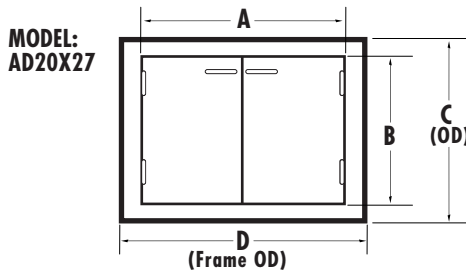

ACCESS DOOR PRODUCT SPECIFICATIONS

ACCESS DOOR MODELS:	PRODUCT DIMENSIONS				CUTOUT DIMENSIONS	
	A	B	C	D	E	F
AD 18 X 24	24 1/8"	18 1/8"	20 1/8"	26"	24 3/8"	18 3/8"
AD 20 X 24	21 3/8"	19 3/4"	21 3/4"	24"	22"	20"
AD 20 X 27	24 3/8"	19 3/4"	21 3/4"	27"	25"	20"
AD 20 X 36	33 3/8"	19 3/4"	21 3/4"	36"	34"	20"
AD 20 X 48	45 3/8"	19 3/4"	21 3/4"	48"	46"	20"