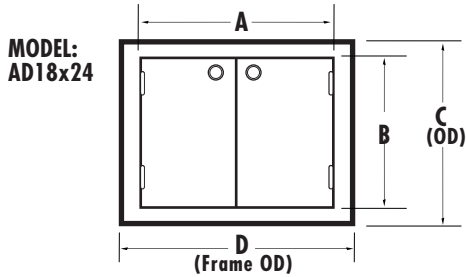

ACCESS DOOR PRODUCT SPECIFICATIONS

ACCESS DOOR MODELS:	PRODUCT DIMENSIONS				CUTOUT DIMENSIONS	
	A	B	C	D	E	F
AD 18 X 24	24 1/8"	18 1/8"	20 1/8"	26"	24 3/8"	18 3/8"
AD 20 X 24	21 3/8"	19 3/4"	21 3/4"	24"	22"	20"
AD 20 X 27	24 3/8"	19 3/4"	21 3/4"	27"	25"	20"
AD 20 X 36	33 3/8"	19 3/4"	21 3/4"	36"	34"	20"
AD 20 X 48	45 3/8"	19 3/4"	21 3/4"	48"	46"	20"