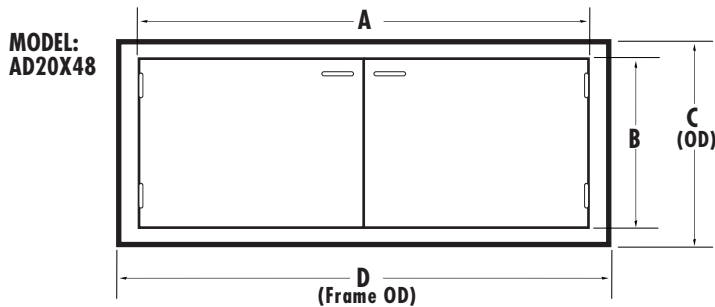

ACCESS DOOR PRODUCT SPECIFICATIONS

ACCESS DOOR MODELS:	PRODUCT DIMENSIONS				CUTOUT DIMENSIONS	
	A	B	C	D	E	F
AD 18 X 24	24 1/8"	18 1/8"	20 1/8"	26"	24 3/8"	18 3/8"
AD 20 X 24	21 3/8"	19 3/4"	21 3/4"	24"	22"	20"
AD 20 X 27	24 3/8"	19 3/4"	21 3/4"	27"	25"	20"
AD 20 X 36	33 3/8"	19 3/4"	21 3/4"	36"	34"	20"
AD 20 X 48	45 3/8"	19 3/4"	21 3/4"	48"	46"	20"