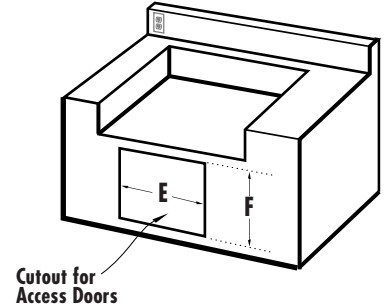

ACCESS DOOR PRODUCT SPECIFICATIONS

ACCESS DOOR MODELS:	PRODUCT DIMENSIONS				CUTOUT DIMENSIONS	
	A	B	C	D	E	F
AD 18 X 24	24 1/8"	18 1/8"	20 1/8"	26"	24 3/8"	18 3/8"
AD 20 X 24	21 3/8"	19 3/4"	21 3/4"	24"	22"	20"
AD 20 X 27	24 3/8"	19 3/4"	21 3/4"	27"	25"	20"
AD 20 X 36	33 3/8"	19 3/4"	21 3/4"	36"	34"	20"
AD 20 X 48	45 3/8"	19 3/4"	21 3/4"	48"	46"	20"