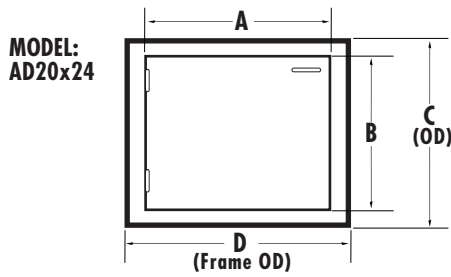

ACCESS DOOR PRODUCT SPECIFICATIONS

ACCESS DOOR MODELS:	PRODUCT DIMENSIONS				CUTOUT DIMENSIONS	
	A	B	C	D	E	F
AD 18 X 24	24 1/8"	18 1/8"	20 1/8"	26"	24 3/8"	18 3/8"
AD 20 X 24	21 3/8"	19 3/4"	21 3/4"	24"	22"	20"
AD 20 X 27	24 3/8"	19 3/4"	21 3/4"	27"	25"	20"
AD 20 X 36	33 3/8"	19 3/4"	21 3/4"	36"	34"	20"
AD 20 X 48	45 3/8"	19 3/4"	21 3/4"	48"	46"	20"